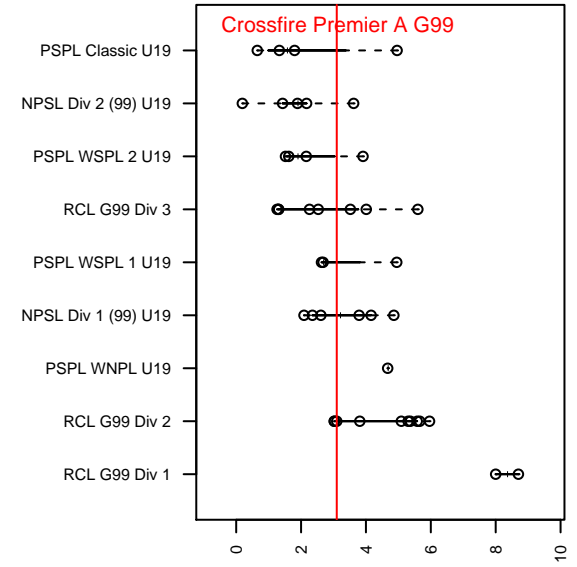

Crossfire Premier A G99

Crossfire Premier
 Redmond, WA
 G99 total strength=1665
 attack=16.57 defense=24.16
 fall league = RCL G99 Div 2

alt names used:
 CROSSFIRE PREMIER G99-00 A
 Crossfire Premier G00/99 A
 CROSSFIRE PREMIER G99-00 A (WA)
 CROSSFIRE PREMIER G99-00 A (WA)

Venues played:
 2017 Showcase of Champions U19/18
 2017 Nike Crossfire Challenge Gold Group U19
 2017 REDAPT Cup High School Div - Gold U19
 2017 RCL G99 Div 2

Crossfire Premier A G99
 Dots are actual minus expected GF (blue circles) and GA (red triangles).
 Blue line is smoothed change in attack strength. Red is smoothed change in defense strength.

**attack and defense variance (black dot)
relative to other teams
and top 10 in region**

**attack and defense rating
relative to others at age
and all opponents in last 13 months**

Performance relative to 13 month average