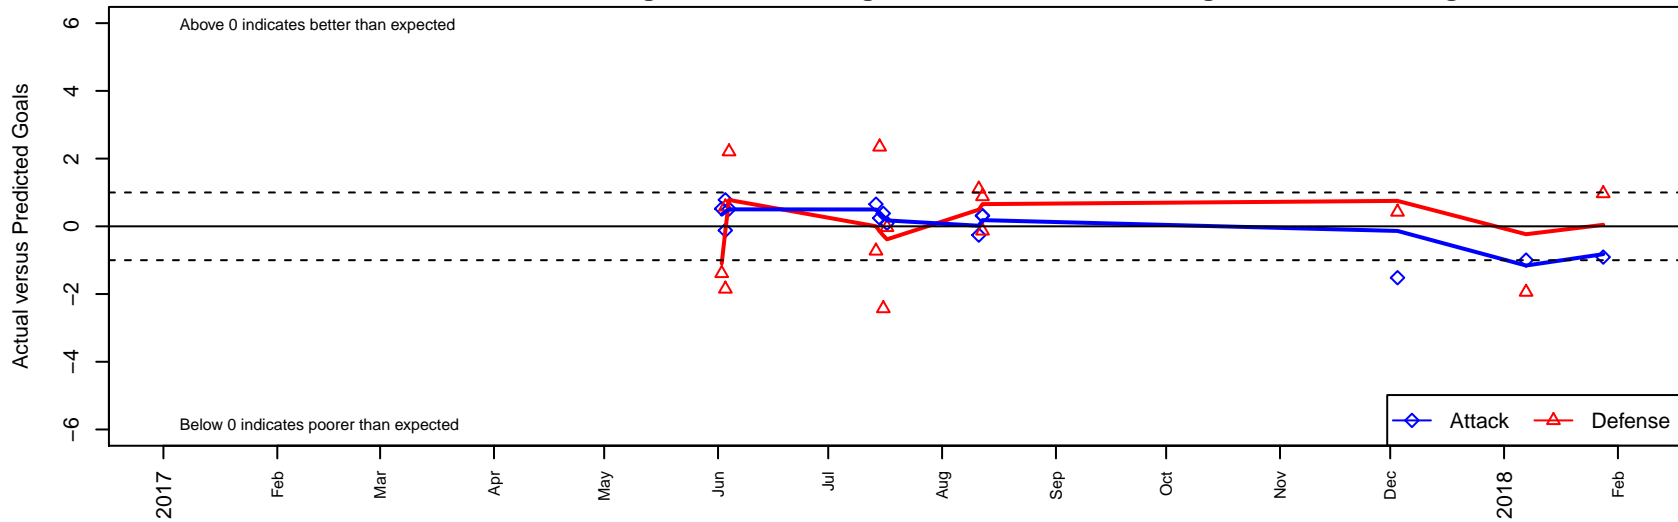

Crossfire Premier A G99

Crossfire Premier
 Redmond, WA
 G99 total strength=1665
 attack=16.57 defense=24.16
 fall league = RCL G99 Div 2

alt names used:
 CROSSFIRE PREMIER G99-00 A
 Crossfire Premier G00/99 A
 CROSSFIRE PREMIER G99-00 A (WA)
 CROSSFIRE PREMIER G99-00 A (WA)

Venues played:
 2017 Showcase of Champions U19/18
 2017 Nike Crossfire Challenge Gold Group U19
 2017 REDAPT Cup High School Div - Gold U19
 2017 RCL G99 Div 2

Crossfire Premier A G99
 Dots are actual minus expected GF (blue circles) and GA (red triangles).
 Blue line is smoothed change in attack strength. Red is smoothed change in defense strength.

**attack and defense variance (black dot)
relative to other teams
and top 10 in region**

**attack and defense rating
relative to others at age
and all opponents in last 13 months**

Performance relative to 13 month average