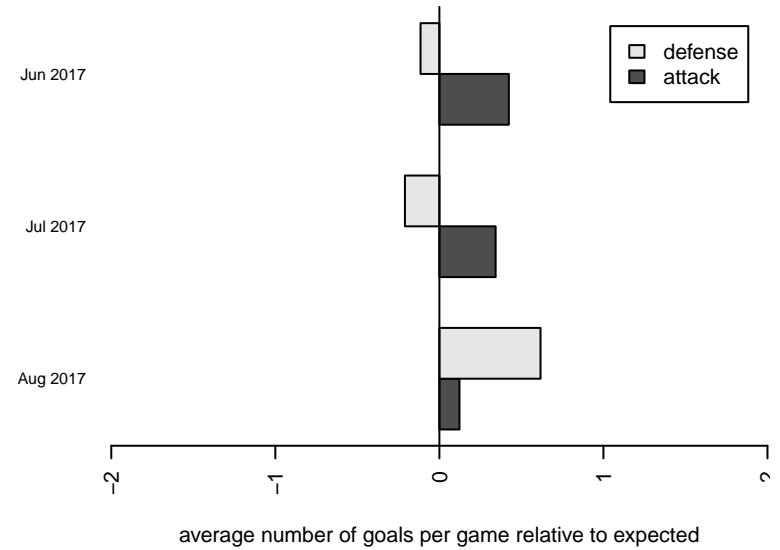

Performance relative to 13 month average