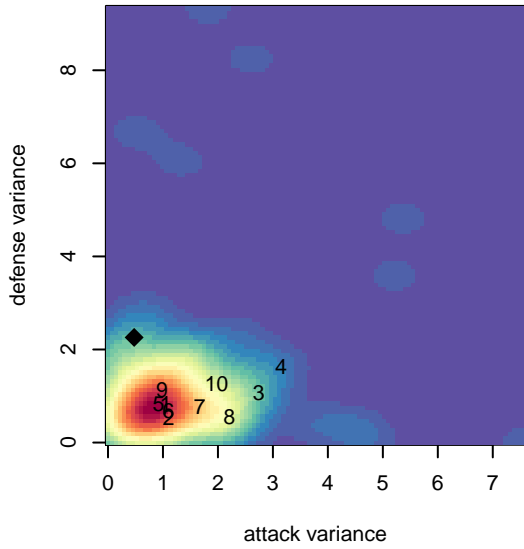

Crossfire Premier A G99

Crossfire Premier
 Redmond, WA
 G99 total strength=1665
 attack=16.57 defense=24.16
 fall league = RCL G99 Div 2

alt names used:
 CROSSFIRE PREMIER G99-00 A
 Crossfire Premier G00/99 A
 CROSSFIRE PREMIER G99-00 A (WA)
 CROSSFIRE PREMIER G99-00 A (WA)

Venues played:
 2017 Showcase of Champions U19/18
 2017 Nike Crossfire Challenge Gold Group U19
 2017 REDAPT Cup High School Div - Gold U19
 2017 RCL G99 Div 2

Crossfire Premier A G99
 Dots are actual minus expected GF (blue circles) and GA (red triangles).
 Blue line is smoothed change in attack strength. Red is smoothed change in defense strength.

**attack and defense variance (black dot)
relative to other teams
and top 10 in region**

**attack and defense rating
relative to others at age
and all opponents in last 13 months**

Performance relative to 13 month average