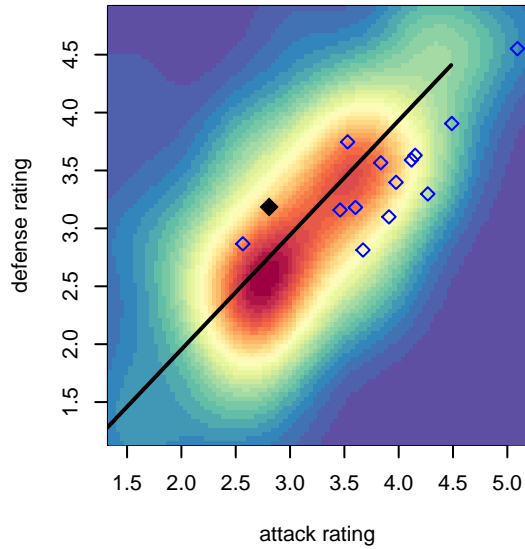

Crossfire Premier A G99

Crossfire Premier
 Redmond, WA
 G99 total strength=1665
 attack=16.57 defense=24.16
 fall league = RCL G99 Div 2

alt names used:
 CROSSFIRE PREMIER G99-00 A
 Crossfire Premier G00/99 A
 CROSSFIRE PREMIER G99-00 A (WA)
 CROSSFIRE PREMIER G99-00 A (WA)

Venues played:
 2017 Showcase of Champions U19/18
 2017 Nike Crossfire Challenge Gold Group U19
 2017 REDAPT Cup High School Div - Gold U19
 2017 RCL G99 Div 2

Crossfire Premier A G99
 Dots are actual minus expected GF (blue circles) and GA (red triangles).
 Blue line is smoothed change in attack strength. Red is smoothed change in defense strength.

**attack and defense variance (black dot)
relative to other teams
and top 10 in region**

**attack and defense rating
relative to others at age
and all opponents in last 13 months**

Performance relative to 13 month average