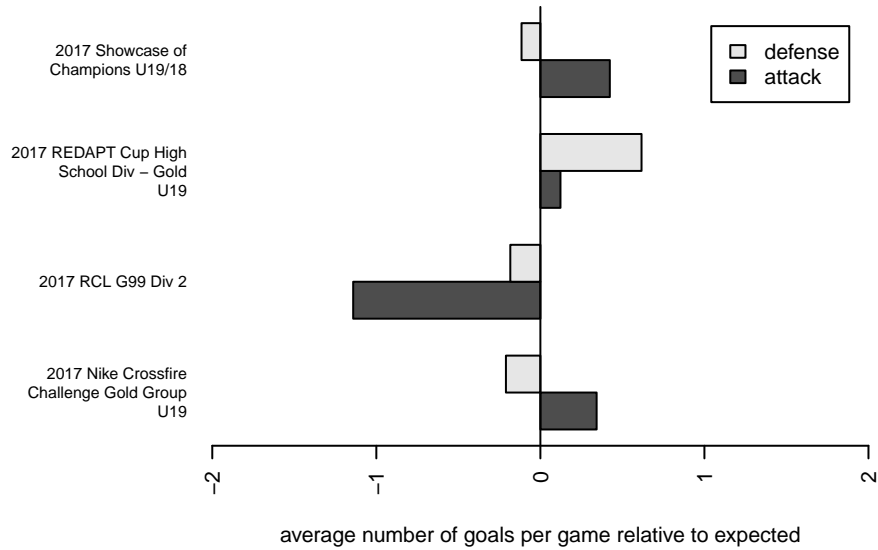

Crossfire Premier A G99

Crossfire Premier
 Redmond, WA
 G99 total strength=1665
 attack=16.57 defense=24.16
 fall league = RCL G99 Div 2

alt names used:
 CROSSFIRE PREMIER G99-00 A
 Crossfire Premier G00/99 A
 CROSSFIRE PREMIER G99-00 A (WA)
 CROSSFIRE PREMIER G99-00 A (WA)

Venues played:
 2017 Showcase of Champions U19/18
 2017 Nike Crossfire Challenge Gold Group U19
 2017 REDAPT Cup High School Div - Gold U19
 2017 RCL G99 Div 2

Crossfire Premier A G99
 Dots are actual minus expected GF (blue circles) and GA (red triangles).
 Blue line is smoothed change in attack strength. Red is smoothed change in defense strength.

**attack and defense variance (black dot)
relative to other teams
and top 10 in region**

**attack and defense rating
relative to others at age
and all opponents in last 13 months**

Performance relative to 13 month average